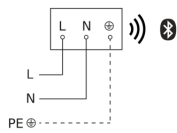

Sensor-switched LED outdoor light

GL 80 SC

Anthracite
EAN 4007841 055479
Article number 055479

Circuit diagram Bluetooth

Circuit diagram Bluetooth